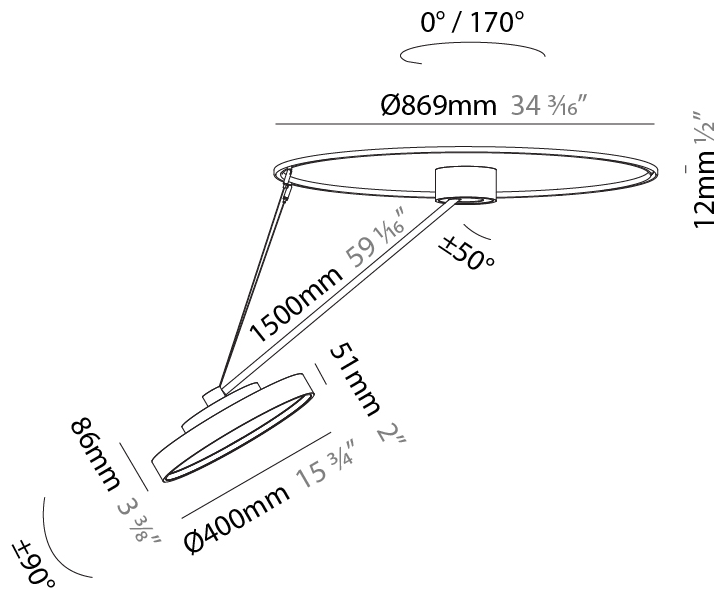

GENERAL

Series: Sign Diva Dancer
Subseries: Sign Diva Dancer
Brand: Prolicht
Division: Architectural
Mounting Type: Suspension
Mounting Location: Ceiling
Subcategory: Pendant

PHYSICAL

Shape: Round
Diameter (mm): 400
Diameter (in): 15 3/4
Height (mm): 1620
Height (in): 63 3/4
Light Distribution: Adjustable / Direct
Weight (kg): 4.5
Weight (lbs): 9.9
Diffuser: PMMA - Opal / Micro-Prism / Sparkling Secret / Vintage Industrial
Fixture Finish: SSR / BKV / CWI / CRY / HAB / UFT / ITA / RUA / FTG / MYG / LOD / PUS / FRO / FUP / KIA / POP / BLS / SPG / MEY / GOH / GUM / CHC / COM / ABZ / JAG / OBR / MOS / ROR
Fixture Material: Extruded Aluminum / Steel

ELECTRICAL

Lamp Type: LED (Zhaga Standard)
Input Wattage (W): 19.8
Total Output Wattage (W): 18
Dimming: Tri-Mode (Non-Dimming and Phase Dimming (120Vac only) and 0-10V Dimming)
Driver Included: Yes
Driver Location: Integrated
Driver Type: Constant Current - Universal
Driver Class: Class 2
Input Voltage (V): 120 - 277
Constant Current (MA): 500

LED

Color Temperature (°K): 2700 / 3000 / 3500 / 4000
Max. Delivered Lumen (lm): 1807 / 1943 / 1951 / 1991
Nominal Lumen (lm): 2250 / 2420 / 2430 / 2480
CRI: >90 CRI
Lamp Life (hrs): 50000

OPTICAL

Adjustability: Rotational Canopy 170°; Tilting Canopy ±50°; Tilting Head ±90°

RATINGS AND CERTIFICATIONS

Certified By: Certified for North American Standards
IP rating: IP20