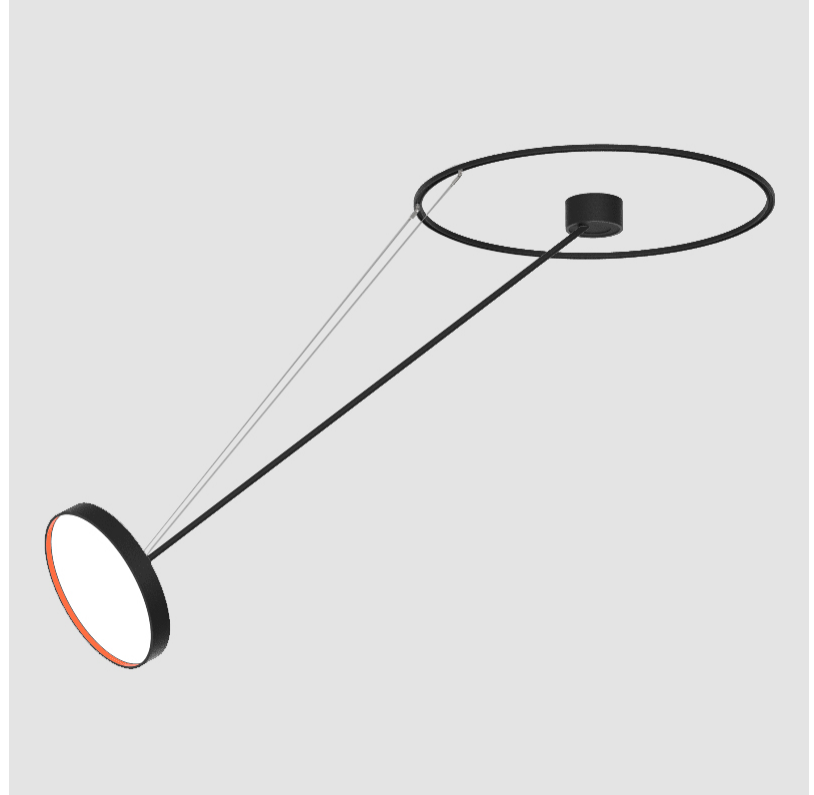

GENERAL

Series: Sign Diva Dancer
Subseries: Sign Diva Dancer Korona
Brand: Prolicht
Division: Architectural
Mounting Type: Suspension
Mounting Location: Ceiling
Subcategory: Pendant

PHYSICAL

Shape: Round
Diameter (mm): 400
Diameter (in): 15 3/4
Height (mm): 1620
Height (in): 63 3/4
Light Distribution: Adjustable / Direct
Weight (kg): 5
Weight (lbs): 11
Diffuser: PMMA - Opal / Micro-Prism / Sparkling Secret / Vintage Industrial
Fixture Finish: SSR / BKV / CWI / CRY / HAB / UFT / ITA / RUA / FTG / MYG / LOD / PUS / FRO / FUP / KIA / POP / BLS / SPG / MEY / GOH / GUM / CHC / COM / ABZ / JAG / OBR / MOS / ROR
Fixture Material: Extruded Aluminum / Steel

ELECTRICAL

Lamp Type: LED (Zhaga Standard)
Input Wattage (W): 17.0
Total Output Wattage (W): 15.4
Dimming: Tri-Mode (Non-Dimming and Phase Dimming (120Vac only) and 0-10V Dimming)
Driver Included: Yes
Driver Location: Integrated
Driver Type: Constant Current - Universal
Driver Class: Class 2
Input Voltage (V): 120 - 277
Constant Current (MA): 500

LED

Color Temperature (°K): 2700 / 3000 / 3500 / 4000
Max. Delivered Lumen (lm): 1807 / 1943 / 1951 / 1991
Nominal Lumen (lm): 2250 / 2420 / 2430 / 2480
CRI: >90 CRI
Lamp Life (hrs): 50000

OPTICAL

Adjustability: Rotational Canopy 170°; Tilting Canopy ±50°; Tilting Head ±90°

RATINGS AND CERTIFICATIONS

Certified By: Certified for North American Standards
IP rating: IP20