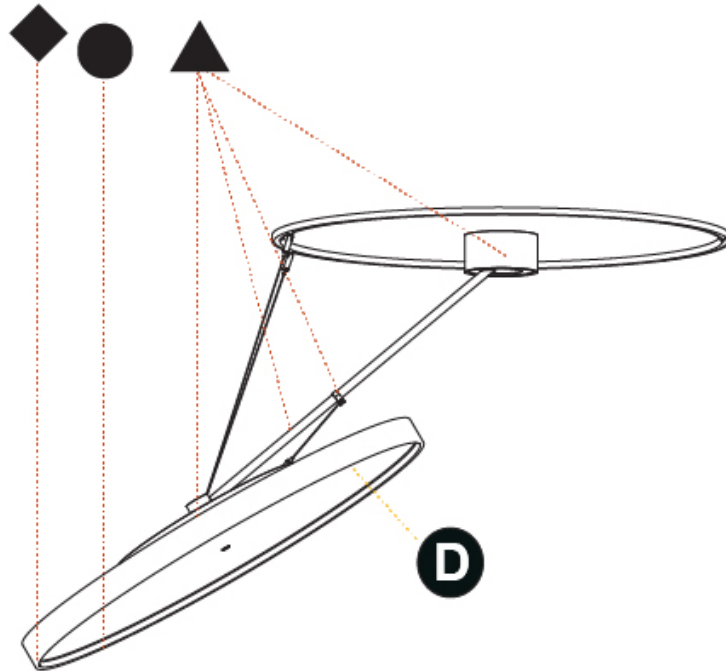

SIGN DIVA DANCER SUSPENSION

A30874-

PROJECT	_____
TYPE	_____
SPECIFIER	_____
QUANTITY	_____
DATE	_____