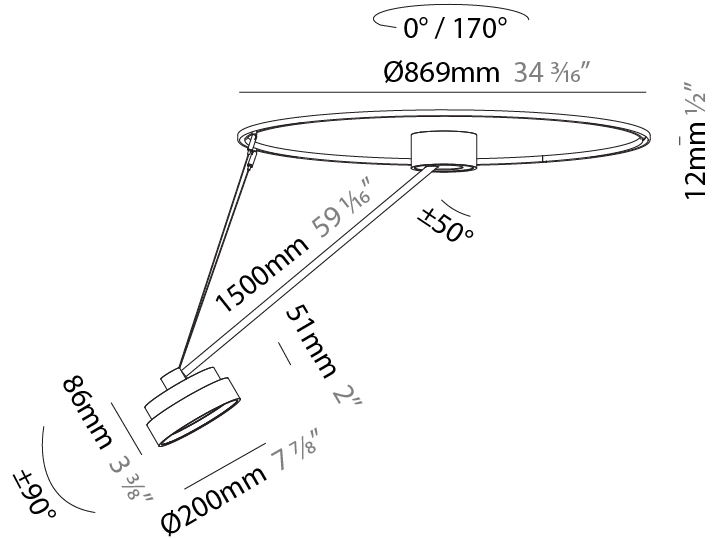

GENERAL

Series: Sign Diva Dancer
Subseries: Sign Diva Dancer
Brand: Prolicht
Division: Architectural
Mounting Type: Suspension
Mounting Location: Ceiling
Subcategory: Pendant

PHYSICAL

Shape: Round
Diameter (mm): 200
Diameter (in): 7 7/8
Height (mm): 1620
Height (in): 63 3/4
Light Distribution: Adjustable / Direct
Weight (kg): 3
Weight (lbs): 6.6
Diffuser: PMMA - Opal / Micro-Prism / Sparkling Secret / Vintage Industrial
Fixture Finish: SSR / BKV / CWI / CRY / HAB / UFT / ITA / RUA / FTG / MYG / LOD / PUS / FRO / FUP / KIA / POP / BLS / SPG / MEY / GOH / GUM / CHC / COM / ABZ / JAG / OBR / MOS / ROR
Fixture Material: Extruded Aluminum / Steel

ELECTRICAL

Lamp Type: LED (Zhaga Standard)
Input Wattage (W): 12.1
Total Output Wattage (W): 11
Dimming: Tri-Mode (Non-Dimming and Phase Dimming (120Vac only) and 0-10V Dimming)
Driver Included: Yes
Driver Location: Integrated
Driver Type: Constant Current - Universal
Driver Class: Class 2
Input Voltage (V): 120 - 277
Constant Current (MA): 350

LED

Color Temperature (°K): 2700 / 3000 / 3500 / 4000
Max. Delivered Lumen (lm): 836 / 895 / 903 / 921
Nominal Lumen (lm): 1280 / 1370 / 1382 / 1410
CRI: >90 CRI
Lamp Life (hrs): 50000

OPTICAL

Adjustability: Rotational Canopy 170°; Tilting Canopy ±50°; Tilting Head ±90°

RATINGS AND CERTIFICATIONS

Certified By: Certified for North American Standards
IP rating: IP20