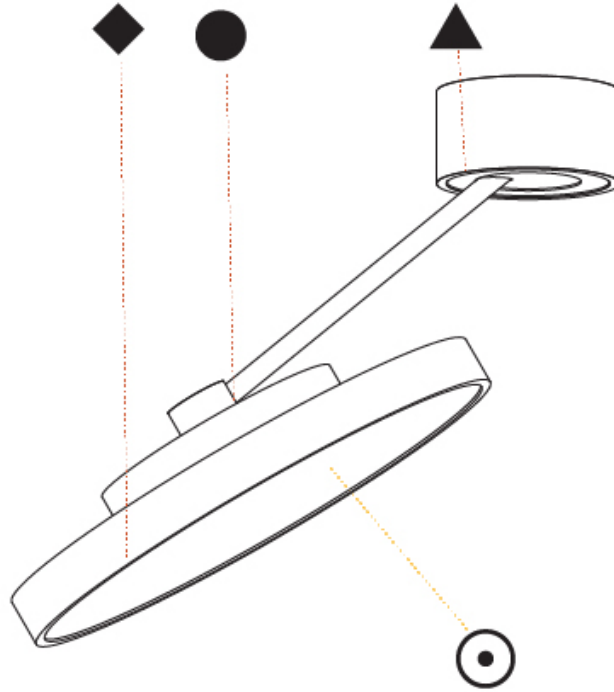

SIGN DIVA DANCER SUSPENSION

A300039-

PROJECT
TYPE
SPECIFIER
QUANTITY
DATE

A