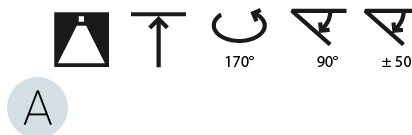

GENERAL

Series: Sign Diva Dancer
Subseries: Sign Diva Dancer
Brand: Prolicht
Division: Architectural
Mounting Type: Suspension
Mounting Location: Ceiling
Subcategory: Pendant

PHYSICAL

Shape: Round
Diameter (mm): 200
Diameter (in): 7 7/8
Height (mm): 1620
Height (in): 63 3/4
Light Distribution: Adjustable / Direct
Weight (kg): 3
Weight (lbs): 6.6
Diffuser: PMMA - Opal / Micro-Prism / Sparkling Secret / Vintage Industrial
Fixture Finish: SSR / BKV / CWI / CRY / HAB / UFT / ITA / RUA / FTG / MYG / LOD / PUS / FRO / FUP / KIA / POP / BLS / SPG / MEY / GOH / GUM / CHC / COM / ABZ / JAG / OBR / MOS / ROR
Fixture Material: Extruded Aluminum / Steel

ELECTRICAL

Lamp Type: LED (Zhaga Standard)
Input Wattage (W): 12.1
Total Output Wattage (W): 11
Dimming: Tri-Mode (Non-Dimming and Phase Dimming (120Vac only) and 0-10V Dimming)
Driver Included: Yes
Driver Location: Integrated
Driver Type: Constant Current - Universal
Driver Class: Class 2
Input Voltage (V): 120 - 277
Constant Current (MA): 350

LED

Color Temperature (°K): 2700 / 3000 / 3500 / 4000
Max. Delivered Lumen (lm): 836 / 895 / 903 / 921
Nominal Lumen (lm): 1280 / 1370 / 1382 / 1410
CRI: >90 CRI
Lamp Life (hrs): 50000

OPTICAL

Adjustability: Rotational Canopy 170°; Tilting Canopy ±50°; Tilting Head ±90°

RATINGS AND CERTIFICATIONS

Certified By: Certified for North American Standards
IP rating: IP20