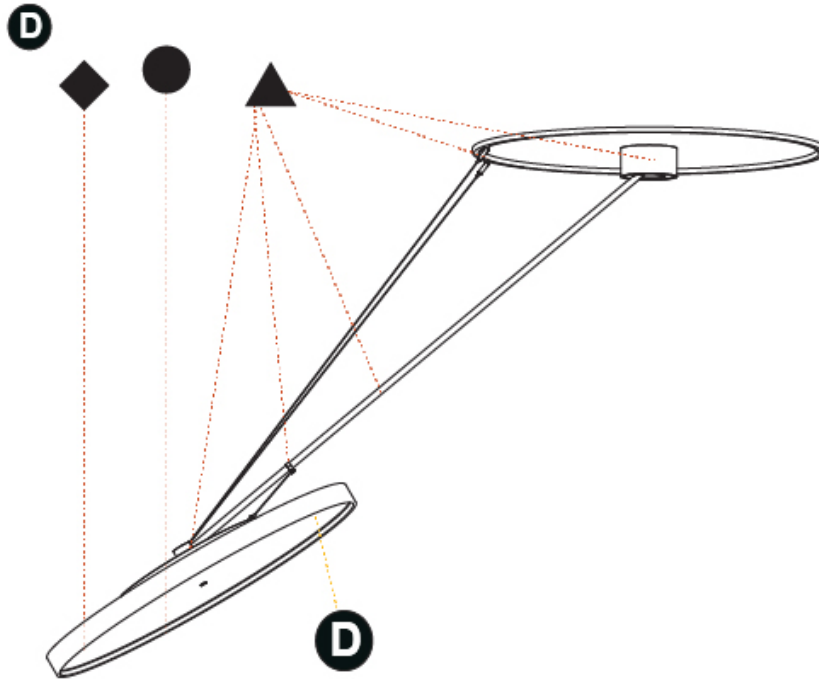

SIGN DIVA DANCER SUSPENSION

A30875-

PROJECT	_____
TYPE	_____
SPECIFIER	_____
QUANTITY	_____
DATE	_____