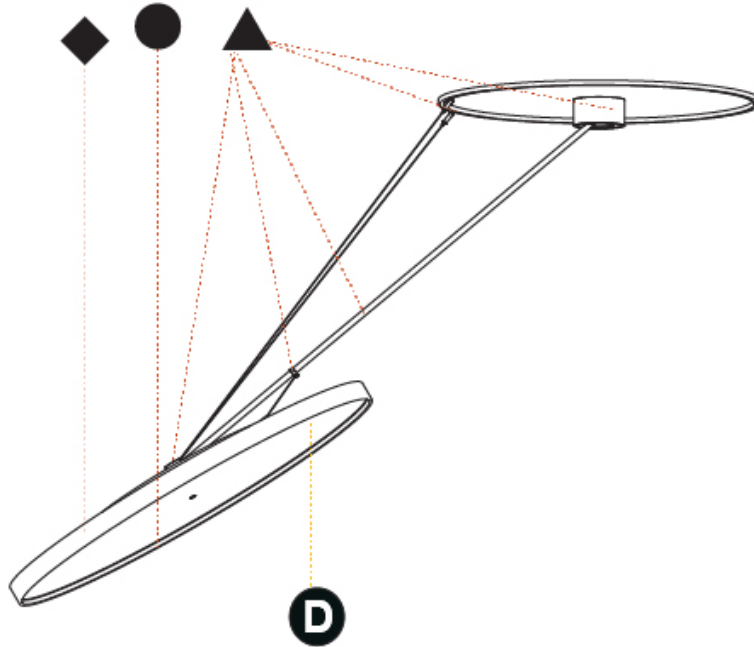

SIGN DIVA DANCER SUSPENSION

A30877-

PROJECT	_____
TYPE	_____
SPECIFIER	_____
QUANTITY	_____
DATE	_____

A