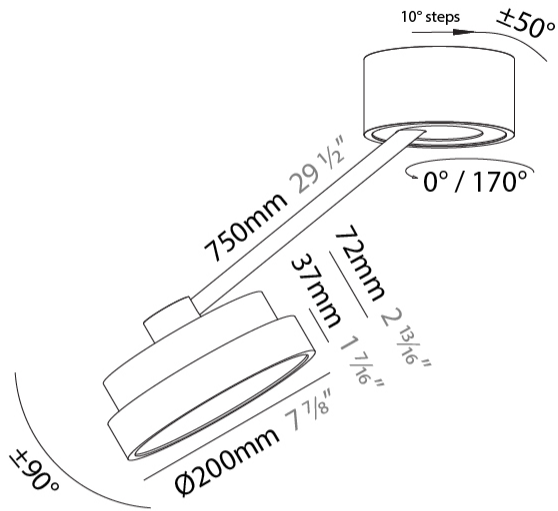

GENERAL

Series: Sign Diva Dancer
Subseries: Sign Diva Dancer
Brand: Prolicht
Division: Architectural
Mounting Type: Suspension
Mounting Location: Ceiling
Subcategory: Pendant

PHYSICAL

Shape: Round
Diameter (mm): 200
Diameter (in): 7 7/8
Height (mm): 72
Height (in): 2 13/16
Max. Overall Height (mm): 870
Max. Overall Height (in): 34 1/4
Extension (mm): 750
Extension (in): 29 1/2
Light Distribution: Adjustable / Direct
Weight (kg): 1.999
Weight (lbs): 4.407
Diffuser: PMMA - Opal / Micro-Prism / Sparkling Secret / Vintage Industrial
Fixture Finish: SSR / BKV / CWI / CRY / HAB / UFT / ITA / RUA / FTG / MYG / LOD / PUS / FRO / FUP / KIA / POP / BLS / SPG / MEY / GOH / GUM / CHC / COM / ABZ / JAG / OBR / MOS / ROR
Fixture Material: Extruded Aluminum / Steel

ELECTRICAL

Lamp Type: LED (Zhaga Standard)
Input Wattage (W): 10
Dimming: Tri-Mode (Non-Dimming and Phase Dimming (120Vac only) and 0-10V Dimming)
Driver Included: Yes
Driver Location: Integrated
Driver Type: Constant Current - Universal
Driver Class: Class 2
Input Voltage (V): 120 - 277
Constant Current (MA): 350

LED

Color Temperature (*K): 2700 / 3000 / 3500 / 4000
Max. Delivered Lumen (lm): 776 / 830 / 837 / 854
Nominal Lumen (lm): 1280 / 1370 / 1382 / 1410
CRI: >90 CRI
Lamp Life (hrs): 50000

OPTICAL

Adjustability: Rotational Canopy 170°; Tilting Canopy ±50°; Tilting Head ±90°

RATINGS AND CERTIFICATIONS

Certified By: Certified for North American Standards
IP rating: IP20