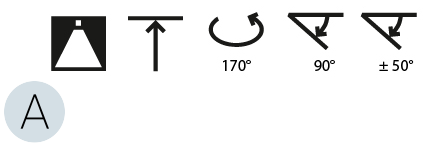

GENERAL

Series: Sign Diva Dancer
Subseries: Sign Diva Dancer
Brand: Prolicht
Division: Architectural
Mounting Type: Suspension
Mounting Location: Ceiling
Subcategory: Pendant

PHYSICAL

Shape: Round
Diameter (mm): 570
Diameter (in): 22 7/16
Height (mm): 1620
Height (in): 63 3/4
Light Distribution: Adjustable / Direct
Weight (kg): 6.0
Weight (lbs): 13.22
Diffuser: PMMA - Opal / Micro-Prism / Sparkling Secret / Vintage Industrial
Fixture Finish: SSR / BKV / CWI / CRY / HAB / UFT / ITA / RUA / FTG / MYG / LOD / PUS / FRO / FUP / KIA / POP / BLS / SPG / MEY / GOH / GUM / CHC / COM / ABZ / JAG / OBR / MOS / ROR
Fixture Material: Extruded Aluminum / Steel

ELECTRICAL

Lamp Type: LED (Zhaga Standard)
Input Wattage (W): 58.3
Total Output Wattage (W): 46.9
Dimming: Tri-Mode (Non-Dimming and Phase Dimming (120Vac only) and 0-10V Dimming)
Driver Included: Yes
Driver Location: Integrated
Driver Type: Constant Current - Universal
Driver Class: Class 2
Input Voltage (V): 120 - 277
Constant Current (MA): 350

LED

Color Temperature (°K): 3000 / 3500 / 4000
Max. Delivered Lumen (lm): 6120 / 6233 / 6360
CRI: >90 CRI
Lamp Life (hrs): 50000

OPTICAL

Adjustability: Rotational Canopy 170°; Tilting Canopy ±50°; Tilting Head ±90°

RATINGS AND CERTIFICATIONS

Certified By: Certified for North American Standards
IP rating: IP20